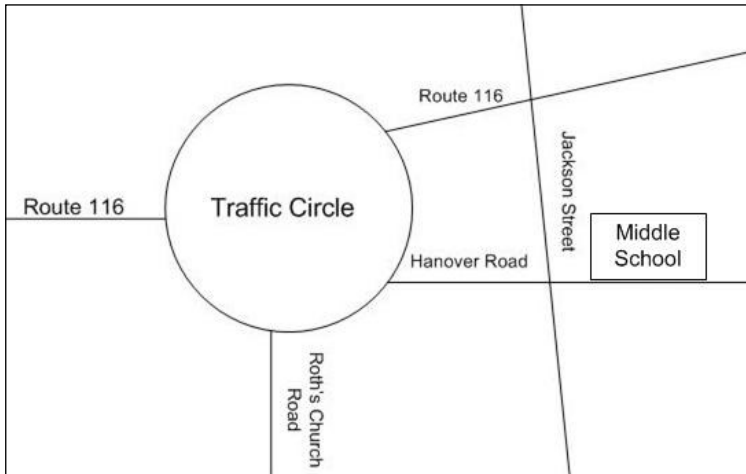

From all points West:

Take Route 30 east to the intersection of Route 116. Turn RIGHT onto Route 116; follow Rt. 116 approximately 4 miles to the traffic circle in the borough of Spring Grove. Take the first exit off the traffic circle onto Roth's Church Road. At the stoplight on Roth Church Road, turn LEFT onto the campus.

The Opilo Technology Center and the Intermediate School are the first two buildings on your right as you enter campus. The high school is at the end of the main campus road, past the stadium.

The Spring Grove Elementary School driveway is the SECOND turn onto the campus, after the traffic light.

Spring Grove Area Middle School

Spring Grove Area Middle School

From all points East:

Follow route 30 west of York to the intersection of Route 116. Turn LEFT onto Route 116; follow Rt. 116 approximately 4 miles to the traffic circle in the borough of Spring Grove. Take the second exit off the traffic circle onto Old Hanover Road. The Middle School is on the left side of the road, approximately .5 miles from the circle.

From all points West:

Follow route 30 west of York to the intersection of Route 116. Turn RIGHT onto Route 116; follow Rt. 116 approximately 4 miles to the traffic circle in the borough of Spring Grove. Take the second exit off the traffic circle onto Old Hanover Road. The Middle School is on the left side of the road, approximately .5 miles from the circle.